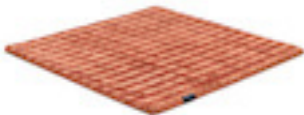

SEQUENCE

sand 3783

terracotta 3784

rosewood 3785

midnight 3786

illusion 3787

blue dawn 3600

blue enamel 3601

pastel pine 3788

oolong 3610

balsa wood 3605

ceramic 3604

porcelain grey 3603

alabaster 3790

glazed grey 3602

concrete 3789

Technical facts

ID:	3785
manufacture:	handwoven
name:	SEQUENCE
colour:	rosewood
pile material:	wool & viscose
pile length:	0,6 cm
total height:	1,8 cm
overall weight per sqm:	3,2 kg
standard sizes:	170x240 cm 200x200 cm 200x300 cm 250x350 cm 300x400 cm
custom sizes:	yes
max. size:	500 x 2500 cm
custom colours:	on request
custom shapes:	yes
outdoor use:	-
durability:	*
sound absorbing:	yes
anti static:	yes