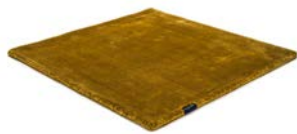

STUDIO NYC PURE

black 3569

deep carbon 3940

mountain mist 3562

steel grey 3941

gentle grey 3563

bright chrome 3700

dark brown 3942

dark chocolate 3565

glam taupe 3939

cocoon grey 3937

light sand 3938

champagne 3564

honey 3701

leaf green 3943

lemon 3568

lagoon 3944

teal 3567

stormy sea 3561

blue iron 3703

lavender 3702

dark blush 3566

deep red 3945

Technical facts

ID:	3702
manufacture:	handwoven
name:	Studio NYC Pure
colour:	lavender
pile material:	viscose
pile length:	0,6 cm
total height:	1,1 cm
overall weight per sqm:	4,2 kg
standard sizes:	170x240 cm 200x200 cm 200x300 cm 250x350 cm 300x400 cm
custom sizes:	available
max. size:	500 x 2500 cm
custom colours:	on request
custom shapes:	available
outdoor use:	not suitable
durability:	for low usage
sound absorbing:	highly
anti static:	yes