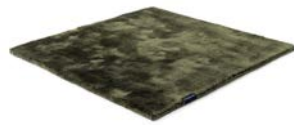

STUDIO NYC PURE

black 3569

deep carbon 3940

mountain mist 3562

steel grey 3941

gentle grey 3563

bright chrome 3700

dark brown 3942

dark chocolate 3565

glam taupe 3939

cocoon grey 3937

light sand 3938

champagne 3564

honey 3701

leaf green 3943

lemon 3568

lagoon 3944

teal 3567

stormy sea 3561

blue iron 3703

lavender 3702

dark blush 3566

deep red 3945

Technical facts

ID:	3702
manufacture:	handwoven
name:	Studio NYC Pure
colour:	lavender
pile material:	viscose
pile length:	0,6 cm
total height:	1,1 cm
overall weight per sqm:	4,2 kg
standard sizes:	170x240 cm 200x200 cm 200x300 cm 250x350 cm 300x400 cm
custom sizes:	available
max. size:	500 x 2500 cm
custom colours:	on request
custom shapes:	available
outdoor use:	not suitable
durability:	for low usage
sound absorbing:	highly
anti static:	yes