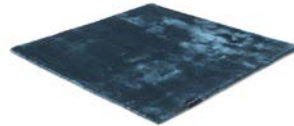

STUDIO NYC PURE

black 3569

deep carbon 3940

mountain mist 3562

steel grey 3941

gentle grey 3563

bright chrome 3700

dark brown 3942

dark chocolate 3565

glam taupe 3939

cocoon grey 3937

light sand 3938

champagne 3564

honey 3701

leaf green 3943

lemon 3568

lagoon 3944

teal 3567

stormy sea 3561

blue iron 3703

lavender 3702

dark blush 3566

deep red 3945

Technical facts

ID:	3702
manufacture:	handwoven
name:	Studio NYC Pure
colour:	lavender
pile material:	viscose
pile length:	0,6 cm
total height:	1,1 cm
overall weight per sqm:	4,2 kg
standard sizes:	170x240 cm 200x200 cm 200x300 cm 250x350 cm 300x400 cm
custom sizes:	available
max. size:	500 x 2500 cm
custom colours:	on request
custom shapes:	available
outdoor use:	not suitable
durability:	for low usage
sound absorbing:	highly
anti static:	yes